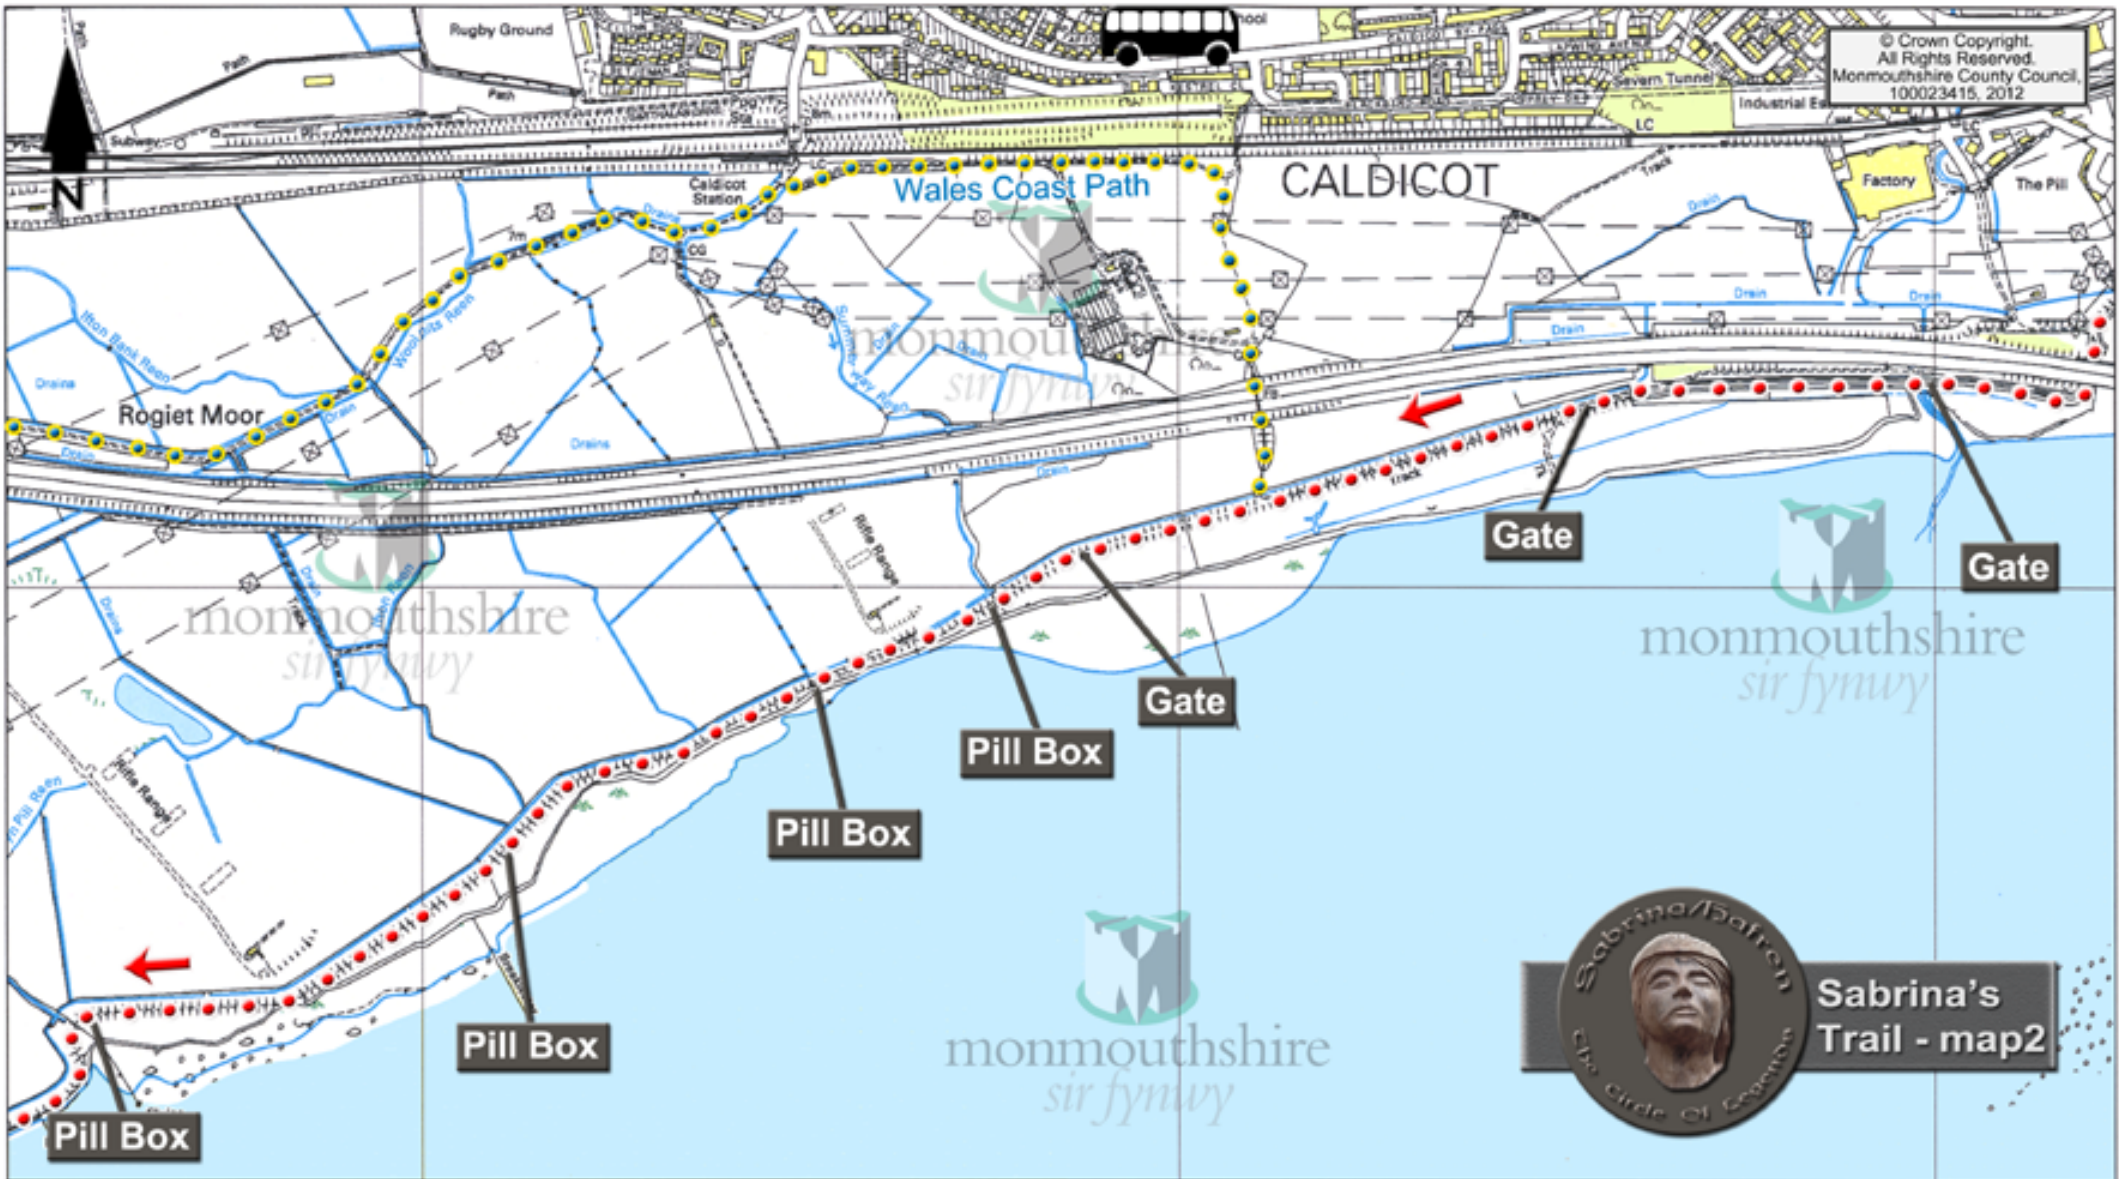

© Crown Copyright.  
All Rights Reserved.  
Monmouthshire County Council,  
100023415, 2012

Sabrina's  
Trail - map 2

monmouthshire  
sir fynwy

monmouthshire  
sir fynwy

monmouthshire  
sir fynwy

Pill Box

Pill Box

Gate

Gate

Gate

Pill Box

Pill Box

N

CALDICOT

Wales Coast Path