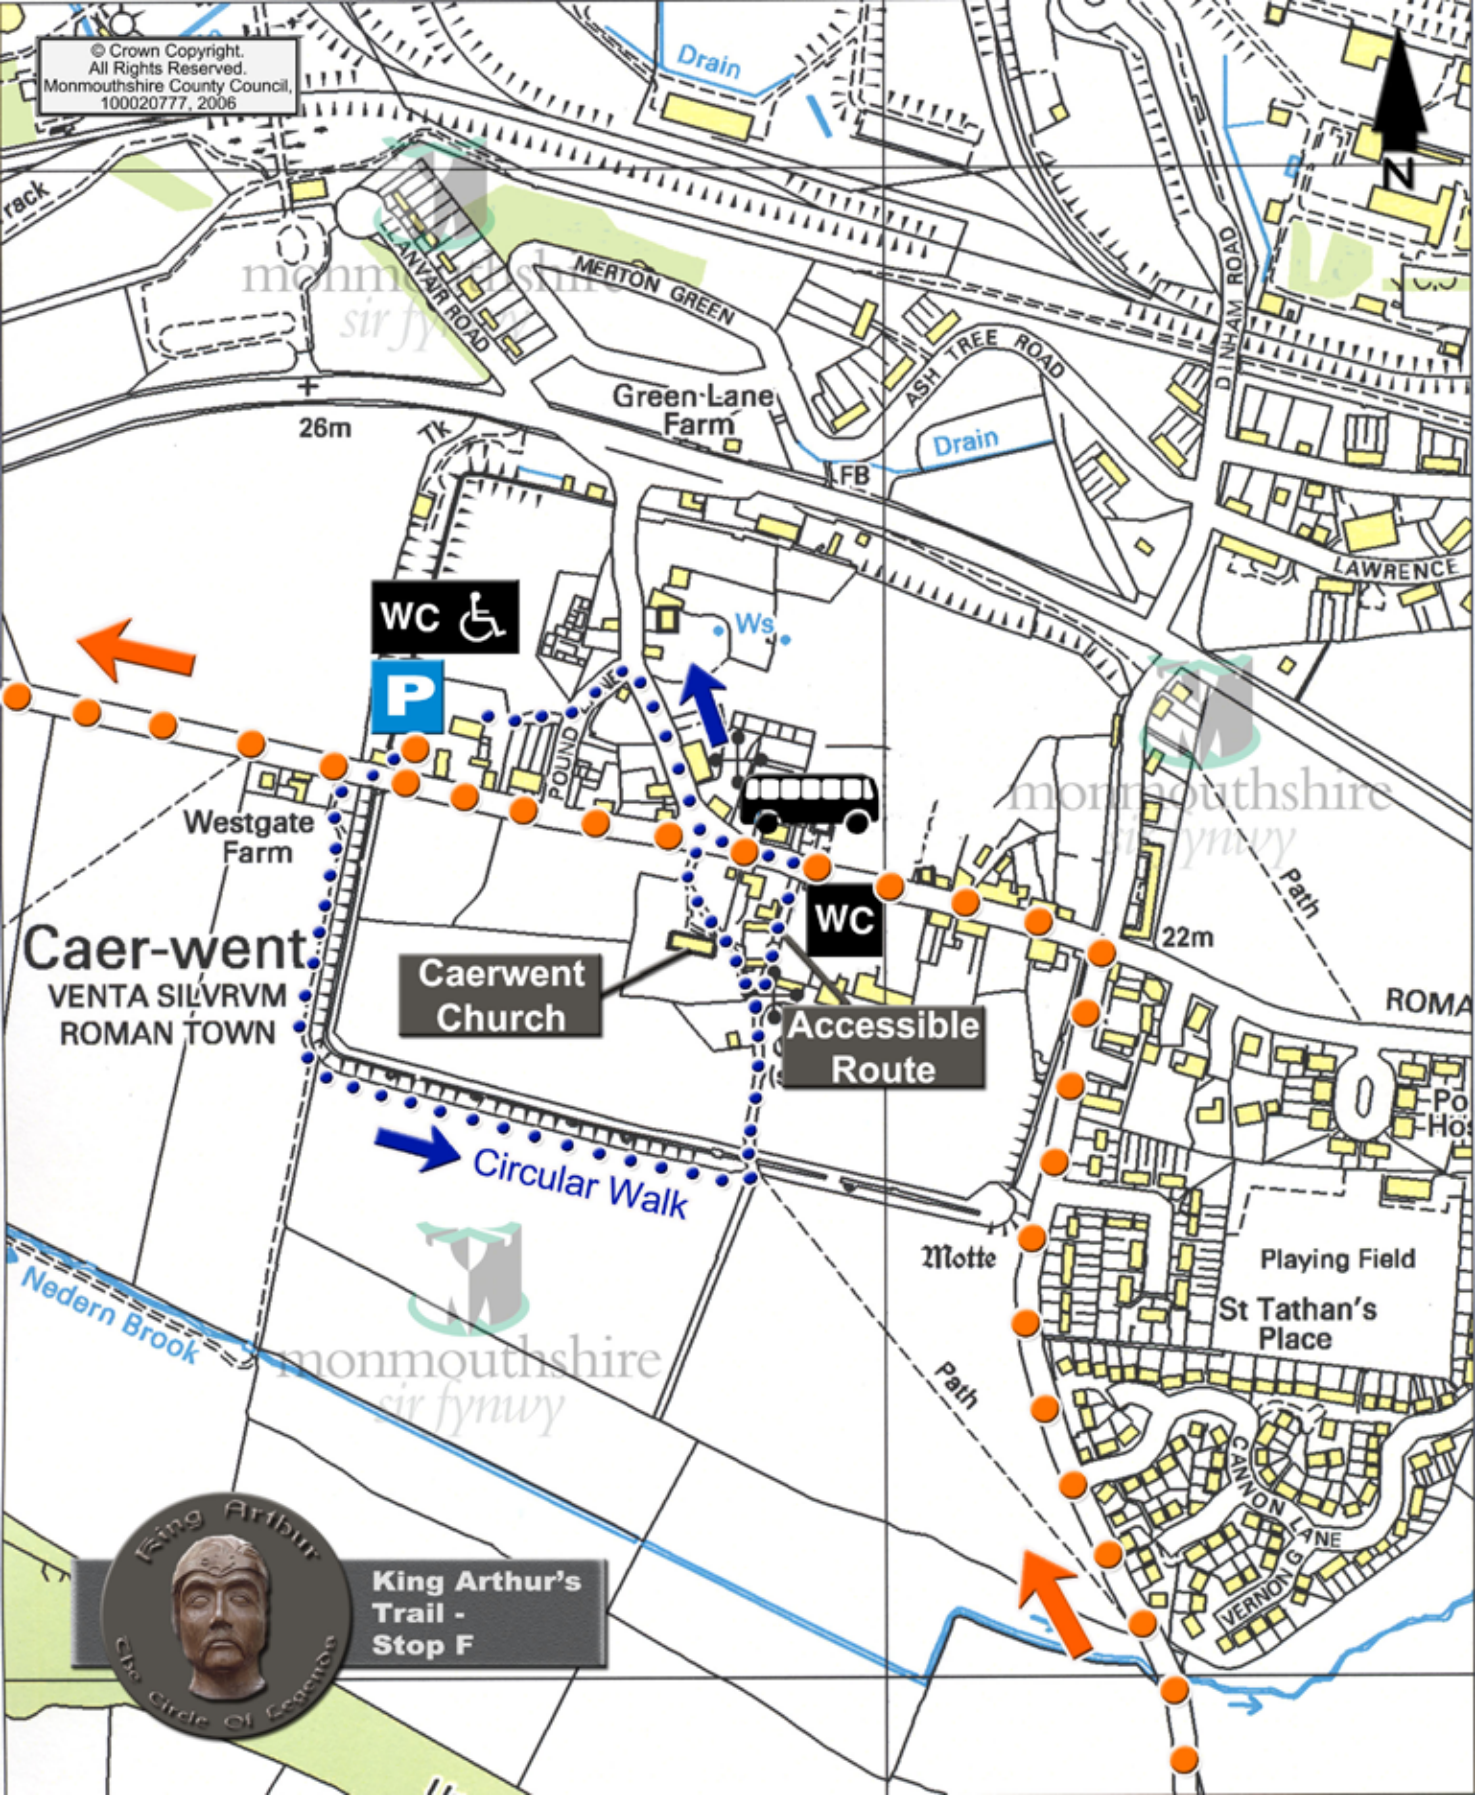

© Crown Copyright.
All Rights Reserved.
Monmouthshire County Council,
100020777, 2006

Caer-went
VENTA SILVRVM
ROMAN TOWN

WC ♿

P

Caerwent Church

WC

Accessible Route

Circular Walk

Playing Field
St Tathan's Place

King Arthur's Trail - Stop F